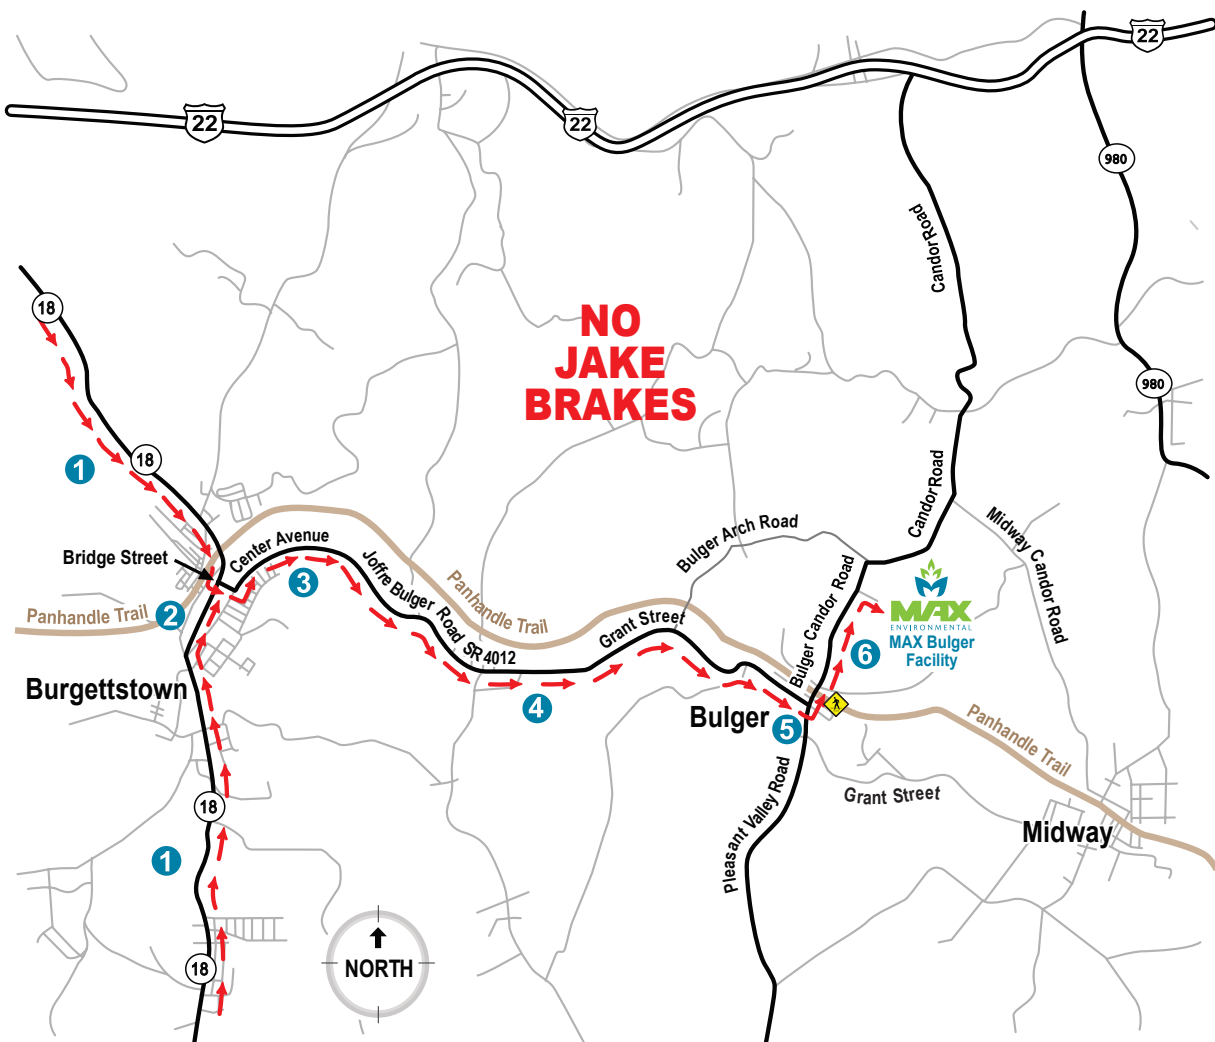

### Bulger Transportation Route Directions

- 1 Take left (if coming South) or right (if coming North) to Bridge Street. Then go 0.07 miles.
- 2 Turn left at Center Avenue.
- 3 Center Avenue becomes Joffre Bulger Road / SR 4012. Then go 3.7 miles.
- 4 Joffre Bulger Road / SR 4012 becomes Grant Street.
- 5 Bear left to proceed to Bulger Candor Road.
- 6 Go 1/2 mile and turn right into MAX driveway.

## GPS WARNING

Street address does not match GPS address.