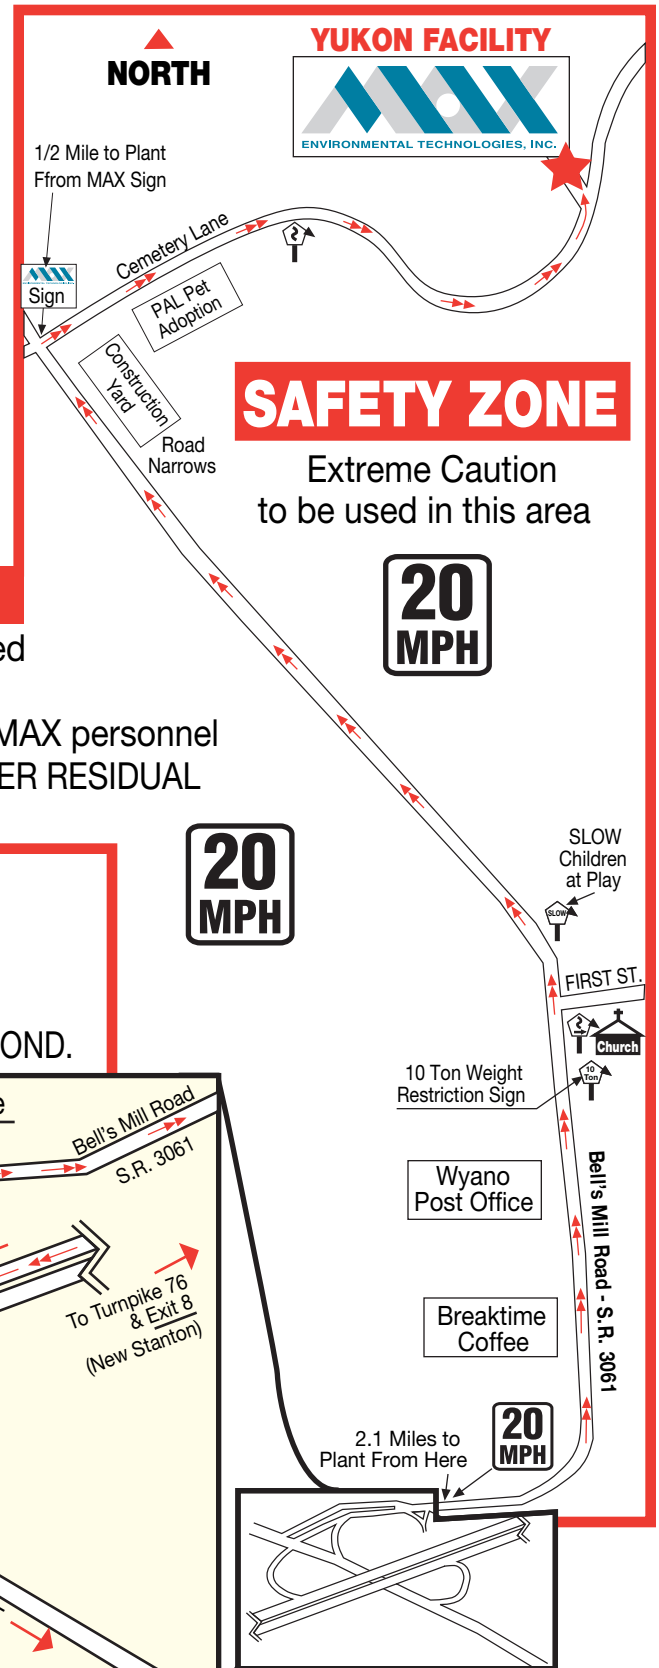

MAX Environmental Yukon Facility Transporter Map

Yukon Facility – 724-722-3500
Corporate Office – 800-851-7845

233 Max Lane
Yukon, PA 15698

SAFETY ZONE INSTRUCTIONS

- No more than 20 mph. This will be strictly enforced
- No "Jake" Brakes
- Report any incidents or road condition issues to MAX personnel
- ALL TRUCKS MUST BE TARPED AND HAVE PROPER RESIDUAL WASTE PLACARDS

GOING WEST ON I-70: USE EXIT 51A
DO NOT USE EXITS 53 OR 51B

GOING EAST ON I-70: USE EXIT 51B

THE "10 TON" POSTED WEIGHT LIMIT FROM I-70 TO MAX PLANT CAN BE EXCEEDED WITH COPY OF ROAD BOND.